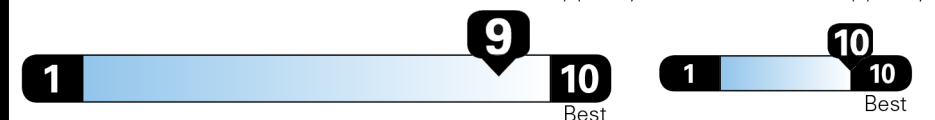

Fuel Economy & Greenhouse Gas Rating (tailpipe only) Smog Rating (tailpipe only)

This vehicle emits 0 grams CO₂ per mile. The best emits 0 grams per mile (tailpipe only). Does not include emissions from generating electricity; learn more at fueleconomy.gov.

Actual results will vary for many reasons, including driving conditions and how you drive and maintain your vehicle. The average new vehicle gets 29 MPG and costs $8,500 to fuel over 5 years. Cost estimates are based on 15,000 miles per year at $0.17 per kW-hr. MPGe is miles per gasoline gallon equivalent. Vehicle emissions are a significant cause of climate change and smog.

fueleconomy.gov

Calculate personalized estimates and compare vehicles

MANUFACTURER'S SUGGESTED RETAIL PRICE† $48,114.00

DELIVERY, PROCESSING AND HANDLING FEE 1,595.00

TOTAL SUGGESTED RETAIL PRICE $49,709.00

†Manufacturer's suggested retail price excludes delivery processing and handling fees, license and title fees, applicable federal, state and local taxes, and dealer and distributor options and accessories.

Delivered by Truck to: 21124
TOYOTA OF ANN ARBOR
3745 JACKSON ROAD
ANN ARBOR MI48103

TML1E1N1S0F0W0